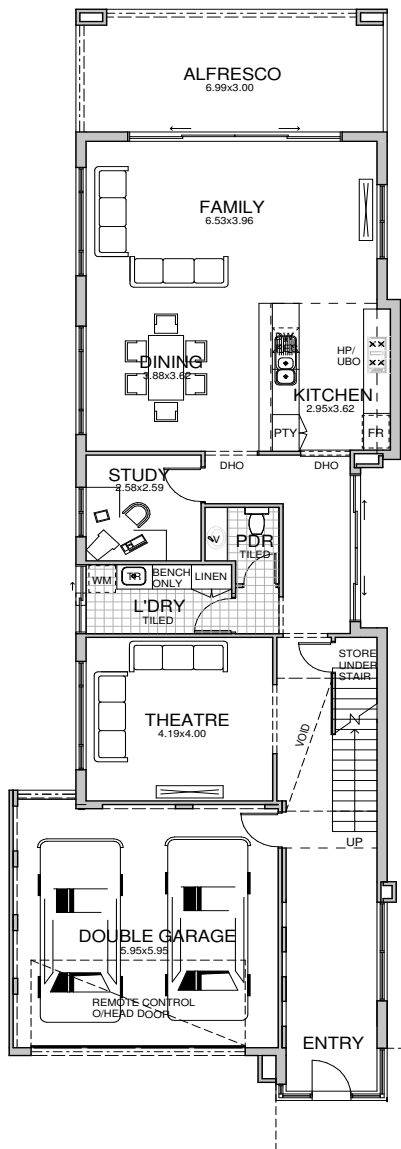

# VIRTUE

The **Virtue** offers family living with all the features, designed within a narrow lot. Downstairs provides the ultimate entertainment haven, with a living area that flows seamlessly into the well-appointed alfresco, or move inside and enjoy leisurely time in the theatre room, with your favourite chair and movie. Upstairs is the luxurious bedroom zone where parents can enjoy their own space and balcony. The other bedrooms are separated by an activity area, providing space and privacy.

<b>Ground Floor</b>	130.75m <sup>2</sup>	<b>Alfresco</b>	21.00m <sup>2</sup>		
<b>Garage</b>	39.33m <sup>2</sup>	<b>First Floor</b>	121.70m <sup>2</sup>		
<b>Porch</b>	4.38m <sup>2</sup>	<b>Balcony</b>	8.35m <sup>2</sup>	<b>Total</b>	325.510m <sup>2</sup>