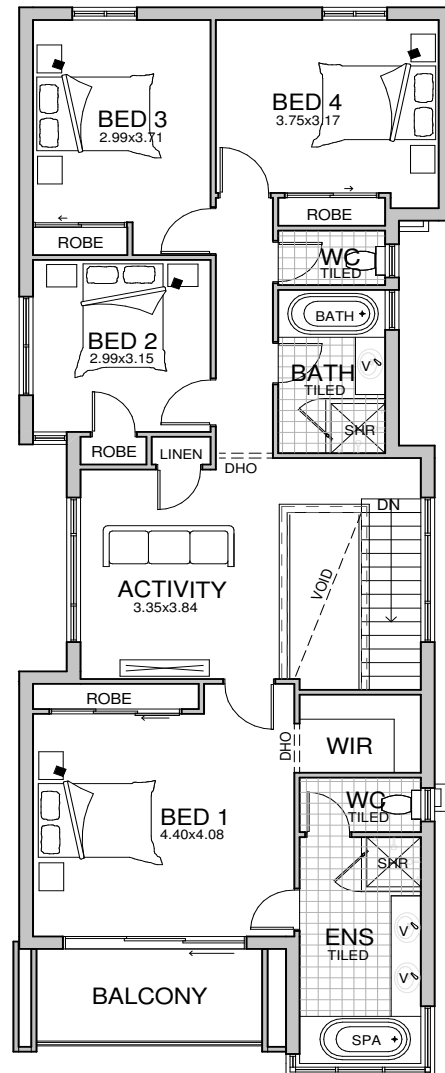

First Floor

© This document is copyright and may not be reproduced in part or in its entirety without written permission from the management of Rosmond Homes.