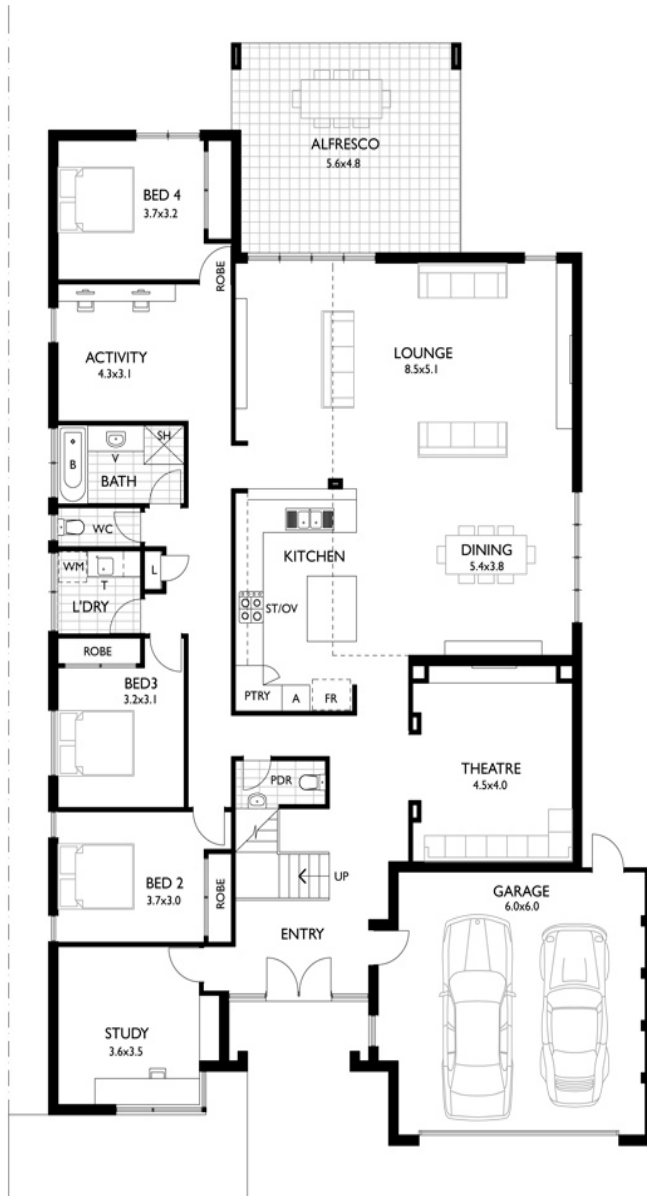

ESCALADE

The Escalade is a spacious home with separate zones for parents and teenagers. Teenagers enjoy queen sized bedrooms, with a large activity space to call their own. The upstairs parents retreat is luxury at its finest, with a huge master suite, private lounge and beautiful balcony. Entertain friends, or spend time with the family in the well-crafted open planned living and generous alfresco.

Ground Floor	238m ²	Alfresco	26m ²		
Garage	41m ²	First Floor	84m ²		
		Balcony	8m ²	Total	397m ²

© This document is copyright and may not be reproduced in part or in its entirety without written permission from the management of Rosmond Homes.