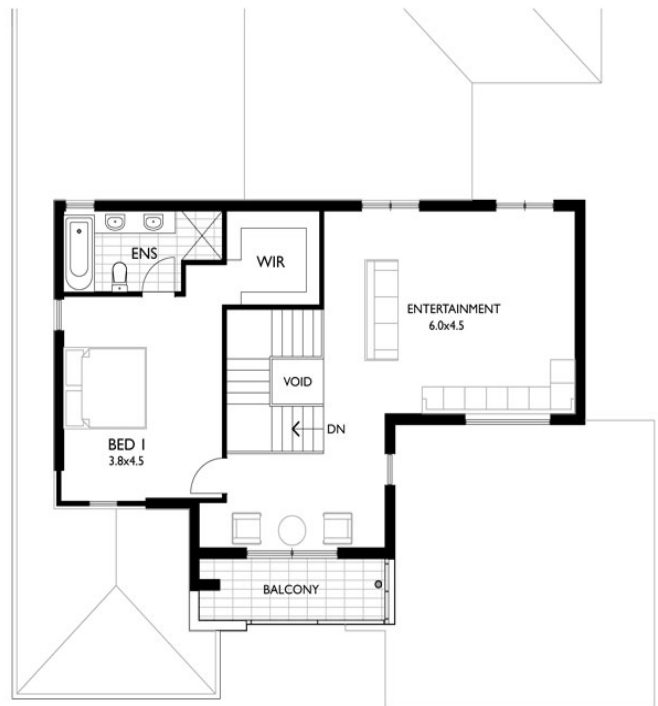

ESCALADE

The Escalade is a spacious home with separate zones for parents and teenagers. Teenagers enjoy queen sized bedrooms, with a large activity space to call their own. The upstairs parents retreat is luxury at its finest, with a huge master suite, private lounge and beautiful balcony. Entertain friends, or spend time with the family in the well-crafted open planned living and generous alfresco.

Ground Floor	238m ²	Alfresco	26m ²		
Garage	41m ²	First Floor	84m ²		
		Balcony	8m ²	Total	397m ²

© This document is copyright and may not be reproduced in part or in its entirety without written permission from the management of Rosmond Homes.