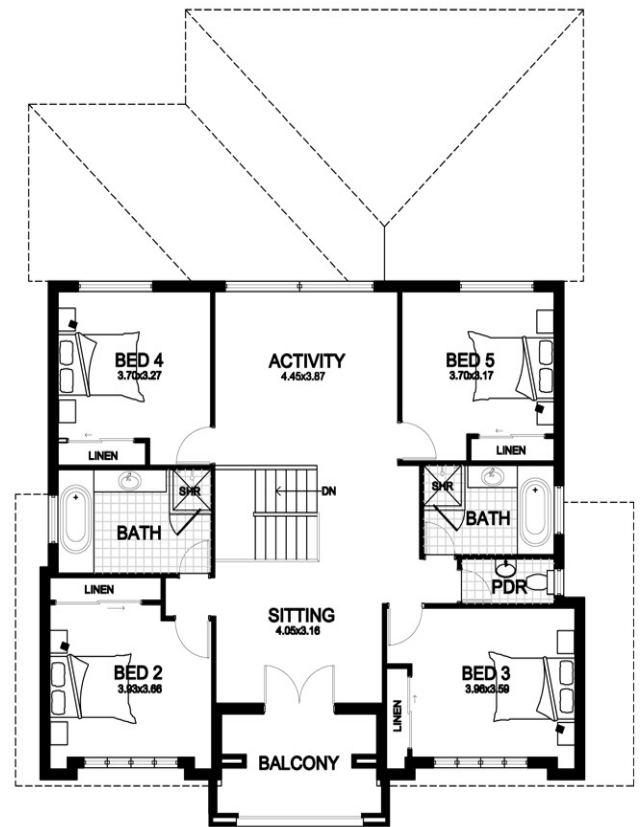

ENDEAVOUR

The Endeavour has something for everyone. Teenagers can enjoy their own space and independence in the enormous upstairs zone. Complete with four queen sized rooms, 2 separate bathrooms, activity area, sitting room and balcony, it is the ultimate teenage retreat. Parents can relax in the giant master suite, with welcoming spa bath and spacious walk in robe. The theatre room provides yet another space in which to relax, while the kitchen, meals and alfresco is perfect for entertaining friends.

Ground Floor	153.959m ²	Alfresco	18.490m ²		
Garage	39.124m ²	First Floor	134.448m ²		
Porch	9.97m ²	Balcony	10.067m ²	Total	365.277m ²

© This document is copyright and may not be reproduced in part or in its entirety without written permission from the management of Rosmond Homes.